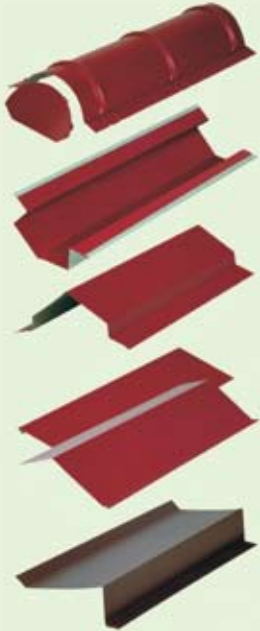

ACCESSORIES

London ECO-ROOF Manufacturing provides its own accessory products. These products come in standard sizes and various styles.

Ridge Tile - Small
entire length 78.75"
effective length 76.75"

Basket Gutter
entire length 78.75"
effective length 76.75"

Taper Roof Ridge
entire length 78.75"
effective length 74.75"

**Wall Flashing Side
Wind Brace, Fascias**
entire length 78.75"
effective length 76.75"

Snow Barrier
entire length 78.75"

ROOF GUTTER SYSTEM ELEMENTS